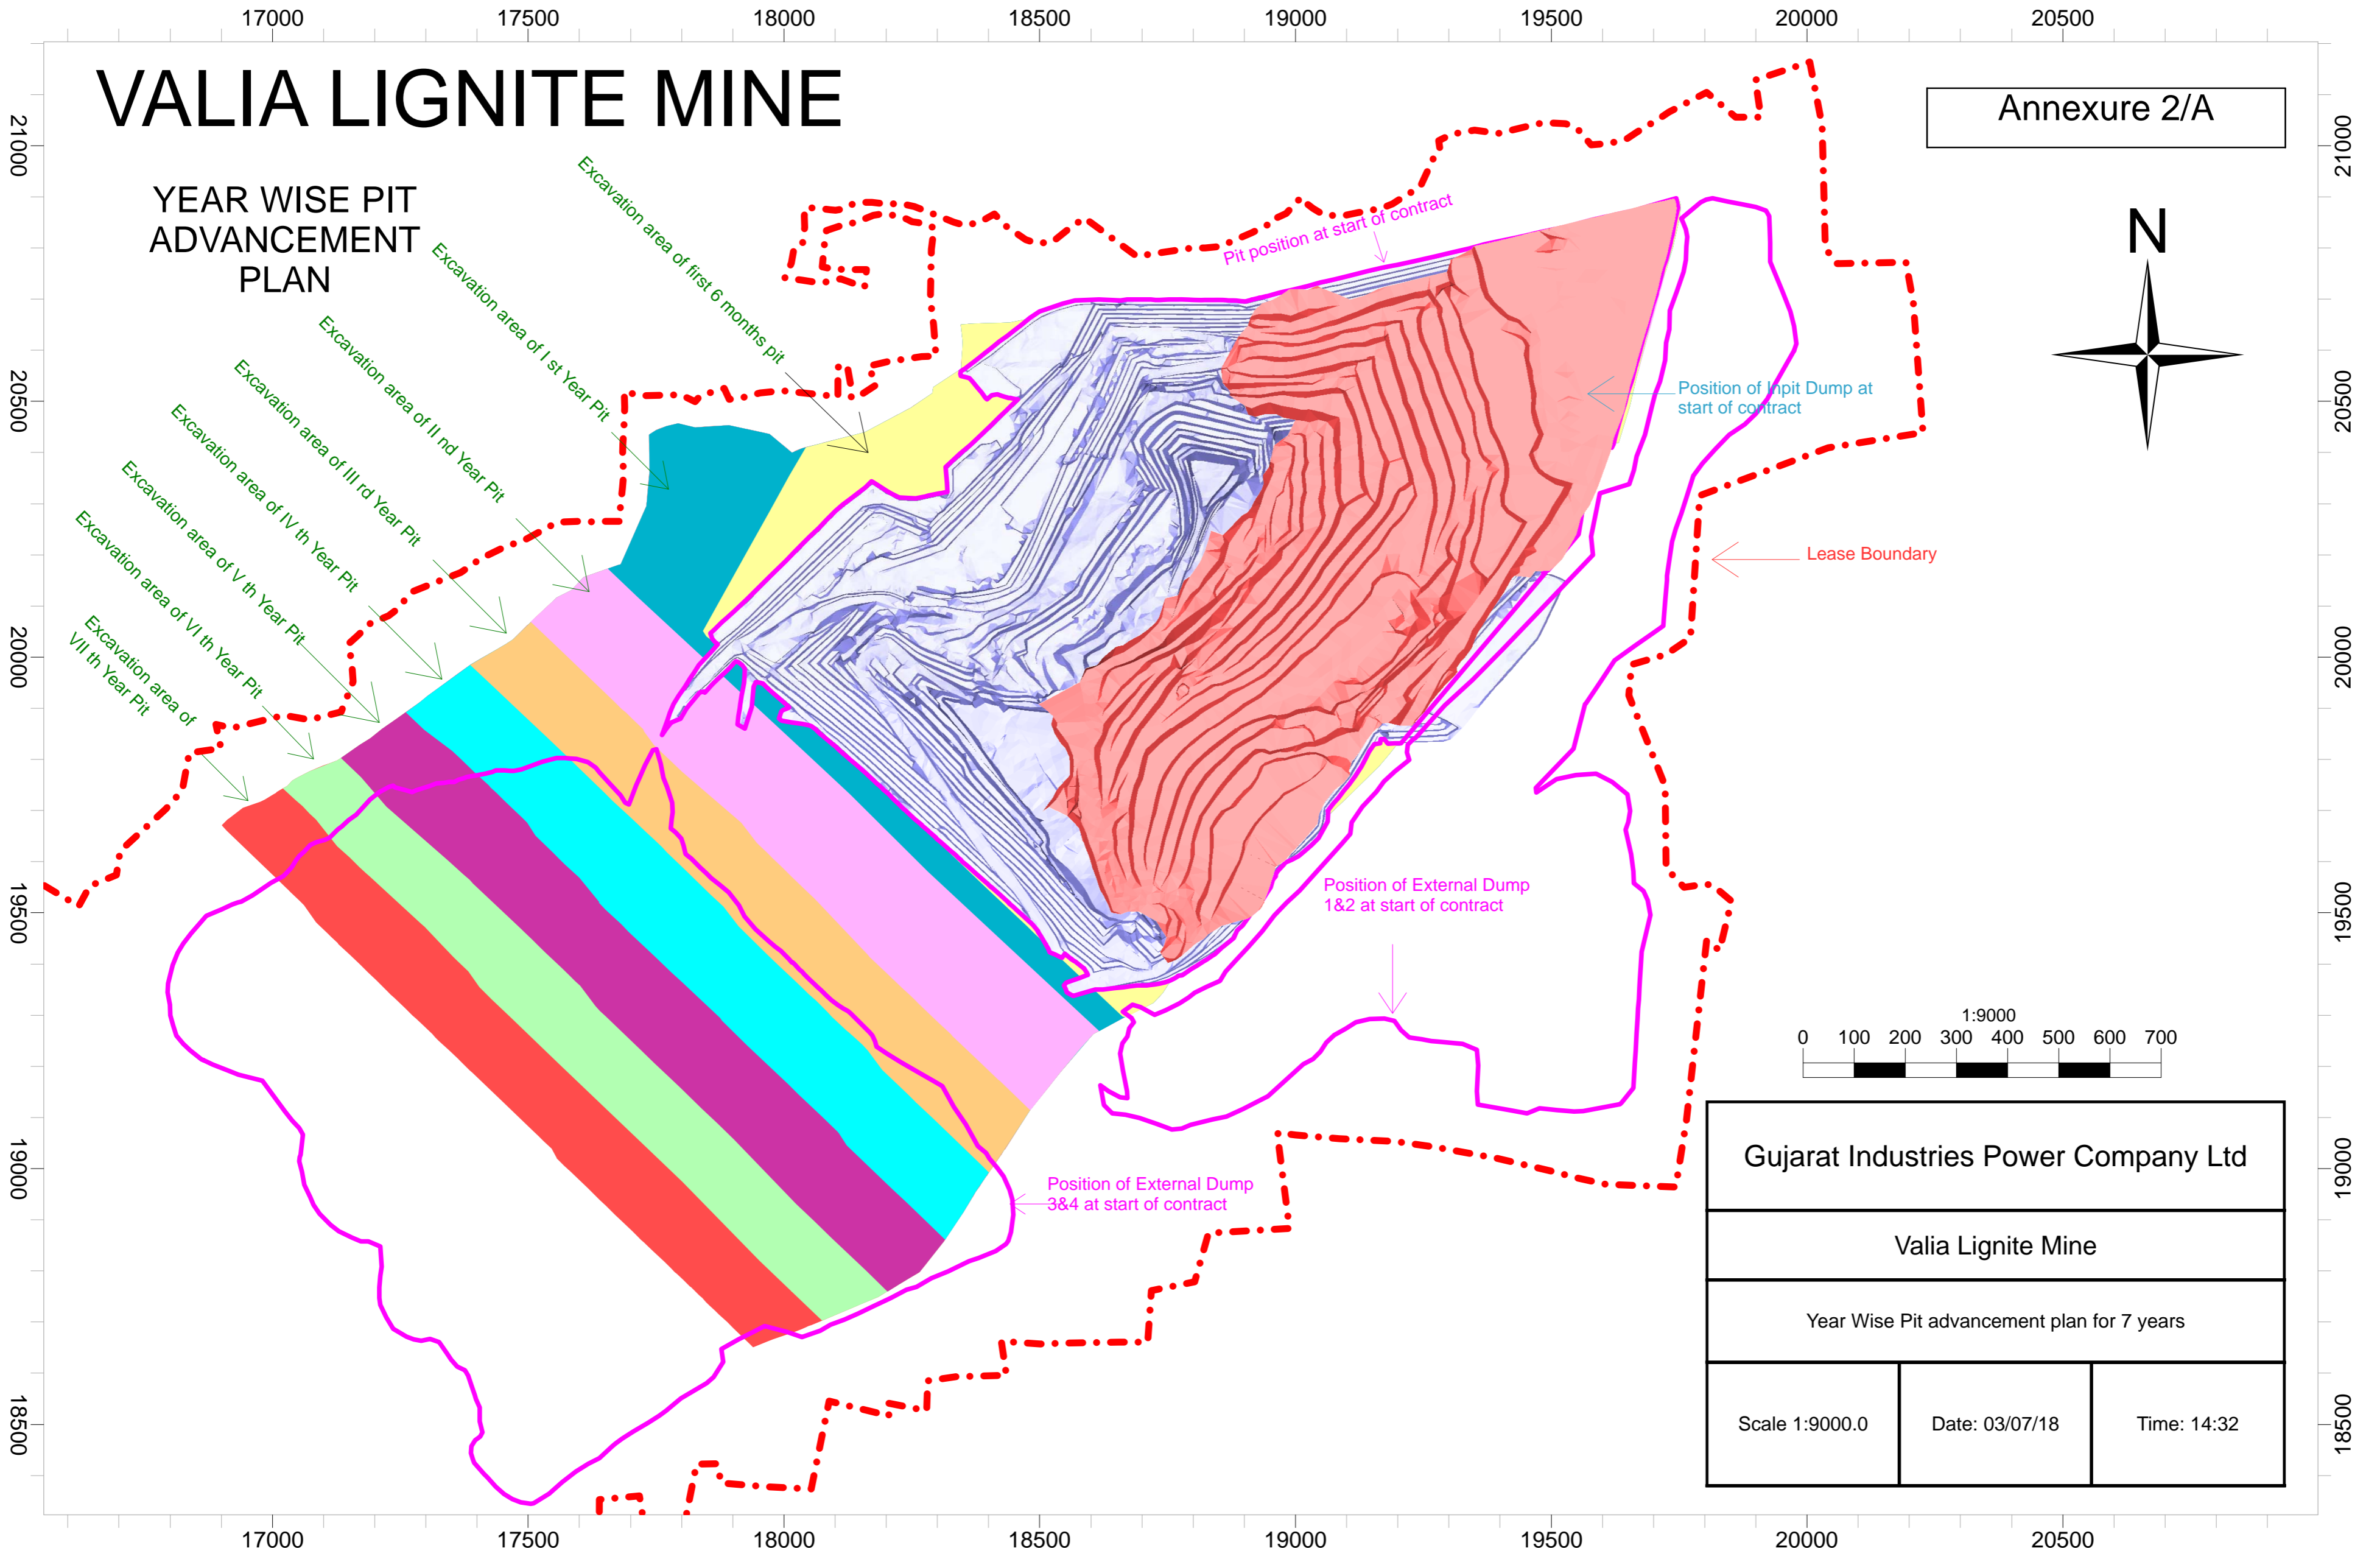

VALIA LIGNITE MINE

Annexure 2/A

YEAR WISE PIT ADVANCEMENT PLAN

Gujarat Industries Power Company Ltd		
Valia Lignite Mine		
Year Wise Pit advancement plan for 7 years		
Scale 1:9000.0	Date: 03/07/18	Time: 14:32